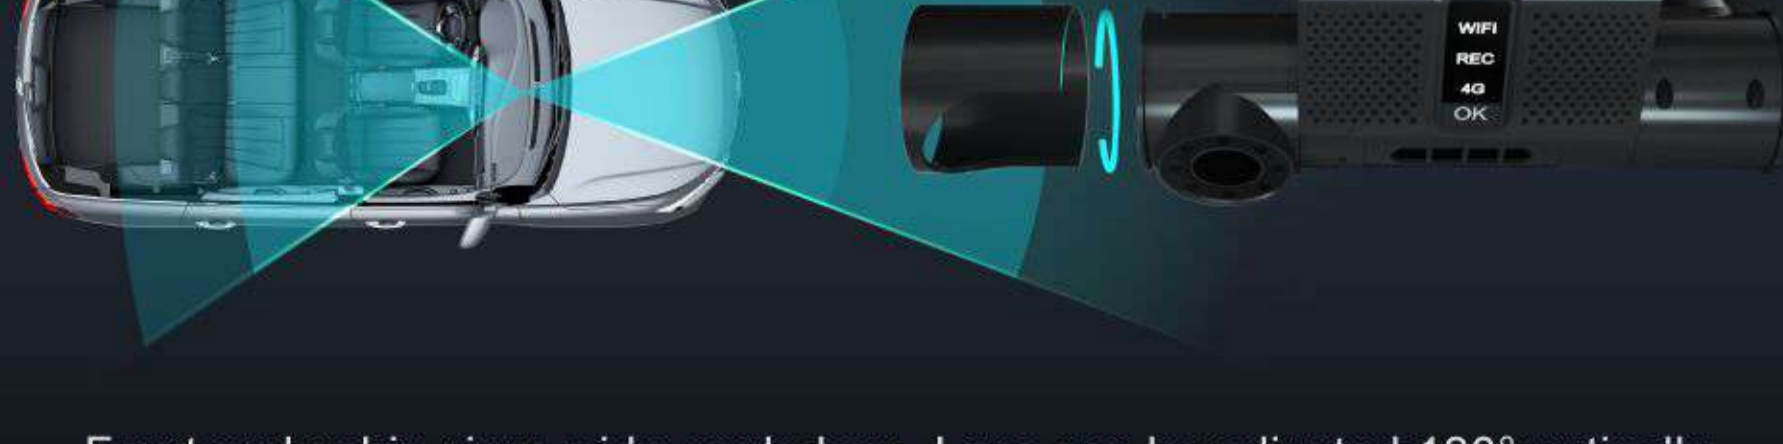

Ride-hailing/Taxi Fleet management

Mini HD dual-len dashcam

Mini and Easy Installation

Just need to paste the device to windshield with 3M glue, save time and labor cost.

HD recording Dual 1080P

Front and cabin view, wide-angle lens. Lens can be adjusted 180° vertically, then fixed by structure.

Pretty Night Vision

Cabin len with IR, support viewing at night.

Mini All-in-One Design

Mental and ABS material as case, delicate, mini and firm. Industrial-level solution, reliable electromagnetic compatibility.

4G Remote Transmission

Professional fleet management softwares help you monitoring vehicles remotely through PC or mobile phone.

Automatic Alarm

Integrated G-SENSOR, supporting automatical alarms to platform for abnormal shocks, collision, rollover, etc.

Loop recording

Advanced loop recording technology, make sure enough space for recording.

G-Sensor

When vehicle get hit, device snaps automatically.

Anti-Theft Mode

Device will wake to take photo and send to APP to inform the owner when it get shocks under this mode.