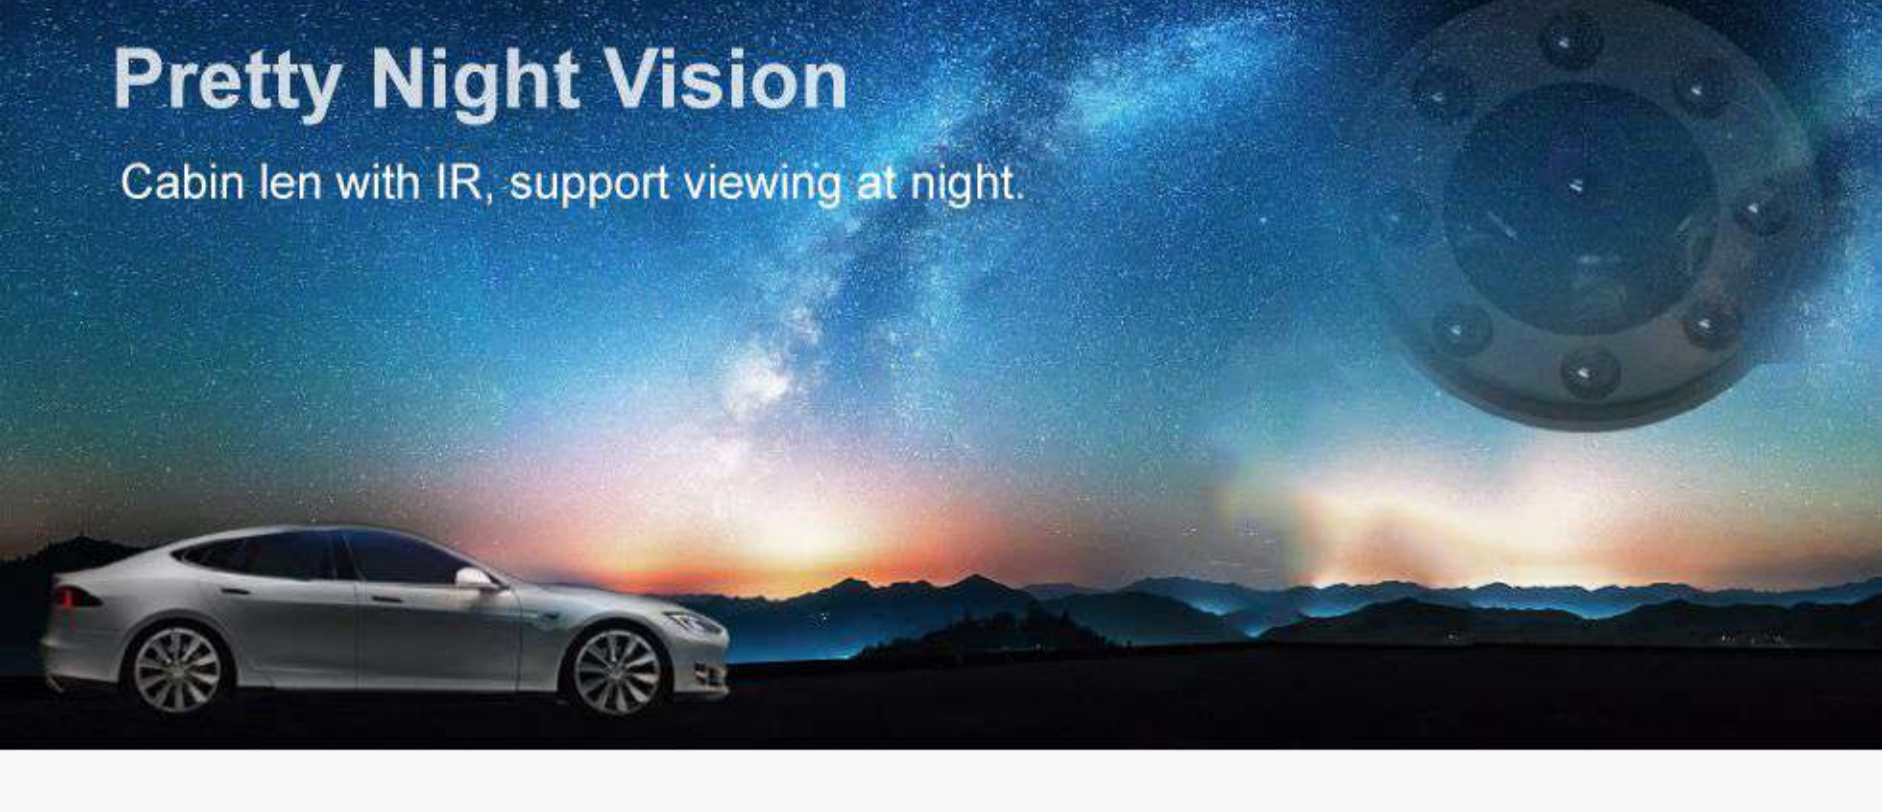

Pretty Night Vision

Cabin len with IR, support viewing at night.